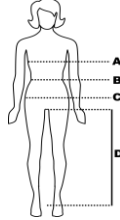

TO INSURE A PROPER FIT, MEASURE YOUR CHILD CAREFULLY - KEEP TAPE FIRM BUT NOT TIGHT.

HEIGHT: STAND WITHOUT SHOES AGAINST THE WALL - MEASURE FROM TOP OF HEAD TO THE FLOOR

CHEST: MEASURE AROUND FULLEST PART OF THE CHEST

WAIST: MEASURE AROUND NARROWEST PART OF THE WAIST

HIPS: MEASURE AROUND THE FULLEST PART OF HIPS

INSEAM: LAY PANTS OF A FAVOURABLE LENGTH ON A FLAT SURFACE - MEASURE ALONG INSEAM FROM CROTCH TO BOTTOM OF LEG

MY CHILD'S MEASUREMENTS (IN INCHES) ARE:

AGE:	
HEIGHT:	
WEIGHT:	
CHEST:A	
WAIST:B	
HIPS:C	
INSEAM:D	

REGARDING WAIST : B
MEASURE AROUND WAIST (MAYBE LOWER) - WHERE YOU NORMALLY WEAR YOUR PANTS OR SKIRT.

JUNIOR SIZES

	XXS		JXS		JS		JM		JL		JXL	
SIZE	4	5	6	6X	7	8	10	12	14	16	18	20
HEIGHT	39	42	43	45	47	49	51	54	57	59	60	61
CHEST	23	23	23	24	24	25	26	27	29	31	32	33
WAIST	20-1/2	21	21	22	22	23	24	25	26	27	28	29
HIPS	22	22-1/2	23	24	25	26	27	29	31	33	35	36
INSEAM	17	18	19	20	21	22	25	26	27	28	29	29