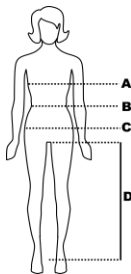

TO INSURE A PROPER FIT, MEASURE YOUR CHILD CAREFULLY - KEEP TAPE FIRM BUT NOT TIGHT.

**HEIGHT:** STAND WITHOUT SHOES AGAINST THE WALL - MEASURE FROM TOP OF HEAD TO THE FLOOR

**CHEST:** MEASURE AROUND FULLEST PART OF THE CHEST

**WAIST:** MEASURE AROUND NARROWEST PART OF THE WAIST

**HIPS:** MEASURE AROUND THE FULLEST PART OF HIPS

**INSEAM:** LAY PANTS OF A FAVOURABLE LENGTH ON A FLAT SURFACE - MEASURE ALONG INSEAM FROM CROTCH TO BOTTOM OF LEG

MY CHILD'S MEASUREMENTS (IN INCHES) ARE:

AGE:	
HEIGHT:	
WEIGHT:	
CHEST:A	
WAIST:B	
HIPS:C	
INSEAM:D	

**REGARDING WAIST : B**  
MEASURE AROUND WAIST (MAYBE LOWER) -  
WHERE YOU NORMALLY WEAR YOUR PANTS OR  
SKIRT.

SIZE	JUNIOR SIZES						ADULT SIZES					
	JM		JL		JXL		AXS	AS	AM	AL	AXL	AXXL
HEIGHT	10	12	14	16	18	20	61	62	65	68	71	71+
CHEST	26	27	29	31	32	33	33	35	38	41	44	45
WAIST	24	25	26	27	28	29	27-28	28-29	30-32	32-34	34-36	36-38
HIPS	27	29	31	33	35	36	36	37	38	40	42	44
INSEAM	25	26	27	28	29	29	34	34	34	34	34	34