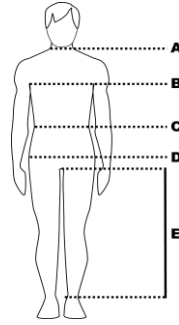

TO INSURE A PROPER FIT, MEASURE YOUR CHILD CAREFULLY - KEEP TAPE FIRM BUT NOT TIGHT.

HEIGHT: STAND WITHOUT SHOES AGAINST THE WALL - MEASURE FROM TOP OF HEAD TO THE FLOOR

CHEST: MEASURE AROUND FULLEST PART OF THE CHEST

WAIST: MEASURE AROUND NARROWEST PART OF THE WAIST

HIPS: MEASURE AROUND THE FULLEST PART OF HIPS

INSEAM: LAY PANTS OF A FAVOURABLE LENGTH ON A FLAT SURFACE - MEASURE ALONG INSEAM FROM CROTCH TO BOTTOM OF LEG

MY CHILD'S MEASUREMENTS (IN INCHES) ARE:

AGE:	
MALE:	
HEIGHT:	
WEIGHT:	
NECK:A	
CHEST:B	
WAIST:C	
HIPS:D	
INSEAM:E	

REGARDING WAIST : C
MEASURE AROUND WAIST (MAYBE LOWER) - WHERE YOU NORMALLY WEAR YOUR PANTS.

JUNIOR SIZES						
	JM		JL		JXL	
SIZE	10	12	14	16	18	20
HEIGHT	51	54	57	59	60	61
CHEST	26	27	29	31	32	33
WAIST	24	25	26	27	28	29
HIPS	27	29	31	33	35	36
INSEAM	25	26	27	28	29	29

ADULT SIZES						
SIZE	AXS	AS	AM	AL	AXL	AXXL
HEIGHT	61	62	65	68	71	71+
CHEST	33	35	38	41	44	45
WAIST	27-28	28-29	30-32	32-34	34-36	36-38
HIPS	36	37	38	40	42	44
INSEAM	34	34	34	34	34	34