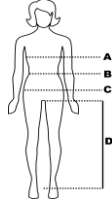

TO INSURE A PROPER FIT, MEASURE YOUR CHILD CAREFULLY - KEEP TAPE FIRM BUT NOT TIGHT.

HEIGHT: STAND WITHOUT SHOES AGAINST THE WALL - MEASURE FROM TOP OF HEAD TO THE FLOOR

CHEST: MEASURE AROUND FULLEST PART OF THE CHEST

WAIST: MEASURE AROUND NARROWEST PART OF THE WAIST

HIPS: MEASURE AROUND THE FULLEST PART OF HIPS

INSEAM: LAY PANTS OF A FAVOURABLE LENGTH ON A FLAT SURFACE - MEASURE ALONG INSEAM FROM CROTCH TO BOTTOM OF LEG

MY CHILD'S MEASUREMENTS (IN INCHES) ARE:

AGE:	
HEIGHT:	
WEIGHT:	
CHEST:A	
WAIST:B	
HIPS:C	
INSEAM:D	

REGARDING WAIST : B
MEASURE AROUND WAIST (MAYBE LOWER) - WHERE YOU NORMALLY WEAR YOUR PANTS OR SKIRT.

JUNIOR SIZES

SIZE	XXS		JXS		JS		JM		JL		JXL	
	4	5	6	6X	7	8	10	12	14	16	18	20
HEIGHT	39	42	43	45	47	49	51	54	57	59	60	61
CHEST	23	23	23	24	24	25	26	27	29	31	32	33
WAIST	20-1/2	21	21	22	22	23	24	25	26	27	28	29
HIPS	22	22-1/2	23	24	25	26	27	29	31	33	35	36
INSEAM	17	18	19	20	21	22	25	26	27	28	29	29